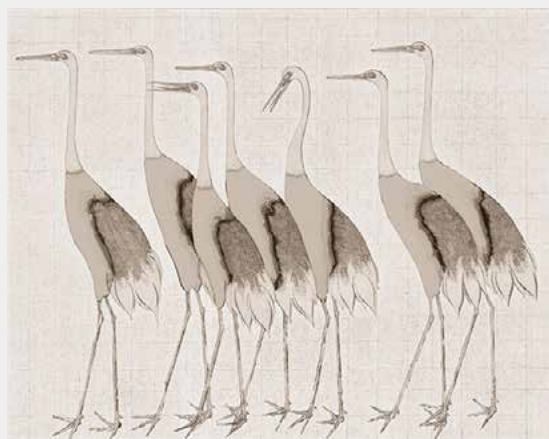

G18257 Japanese Cranes by Giclee Studio
20x16 25x20 30x24 40x32